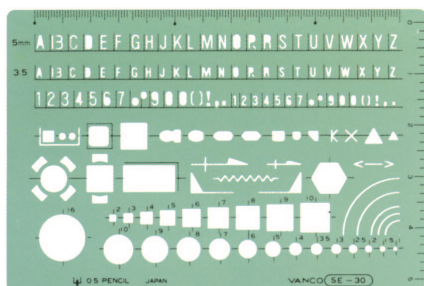

- | | |
|--------|--------|
| WE-15° | WE-20° |
| WE-25° | WE-30° |
| WE-35° | WE-40° |
| WE-45° | WE-50° |
| WE-55° | WE-60° |

SE-10

(板寸法) 100 × 150 × 0.6mm
税抜価格 ¥ 1,100

SE-20

(板寸法) 100 × 150 × 0.6mm
税抜価格 ¥ 1,100

SE-30

(板寸法) 100 × 150 × 0.6mm
税抜価格 ¥ 1,100

SE-40

(板寸法) 100 × 150 × 0.6mm
税抜価格 ¥ 1,100